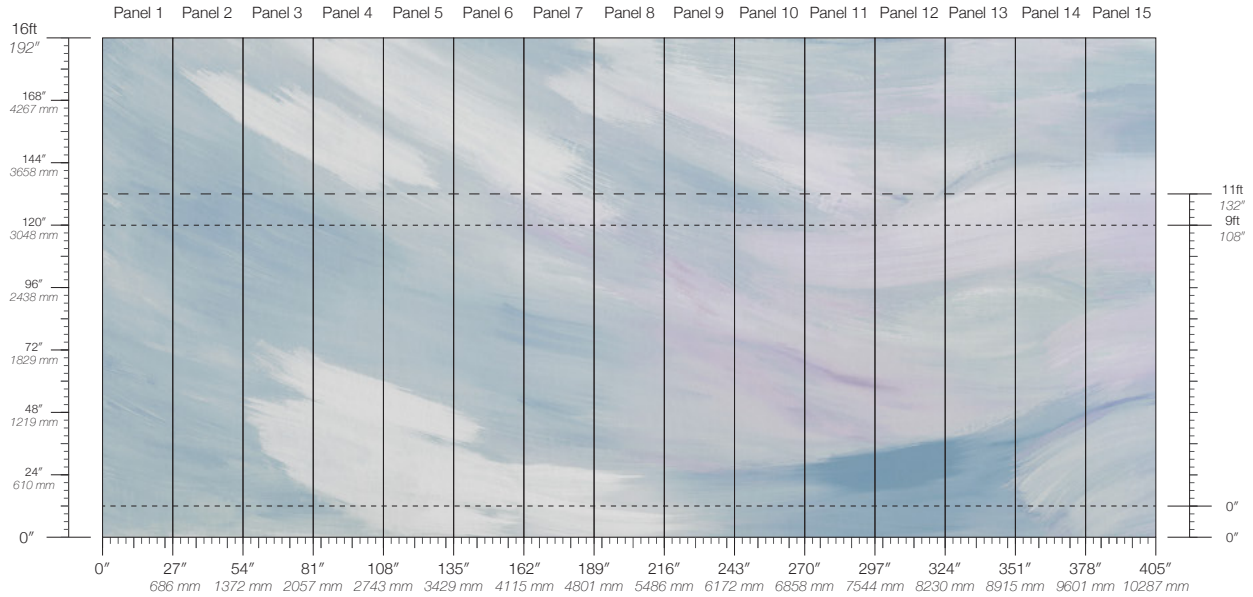

Luminous Awaken

Suitable for residential and some commercial projects

COLOR
Awaken

REPEAT
Non-repeating

DETAILS
Custom options available

DISCLAIMER
Refer to our website to see the full mural artwork. Reference the physical sample for color and texture. Panel maps represent mural artwork only.

ITEM
8601

STOCK
Made to order

MAINTENANCE
Water-based cleanser

CONTENT
Fiber Paper

LEAD TIME
4 weeks to print

ENVIRONMENTAL
FSC Certified Content

PANEL WIDTH
27" / 686 mm trimmed

MINIMUM
1 panel

SPCS
Cellulose & Polyester Fiber
4.33 oz/yd²
147 g/m²
Fibrous Surface Texture

PANEL HEIGHT
108" / 2743 mm base
132" / 3353 mm standard
192" / 4877 mm extended

PRICE
Available upon request

ORIGIN
USA

TESTING
ASTM E84 Adhered Class A